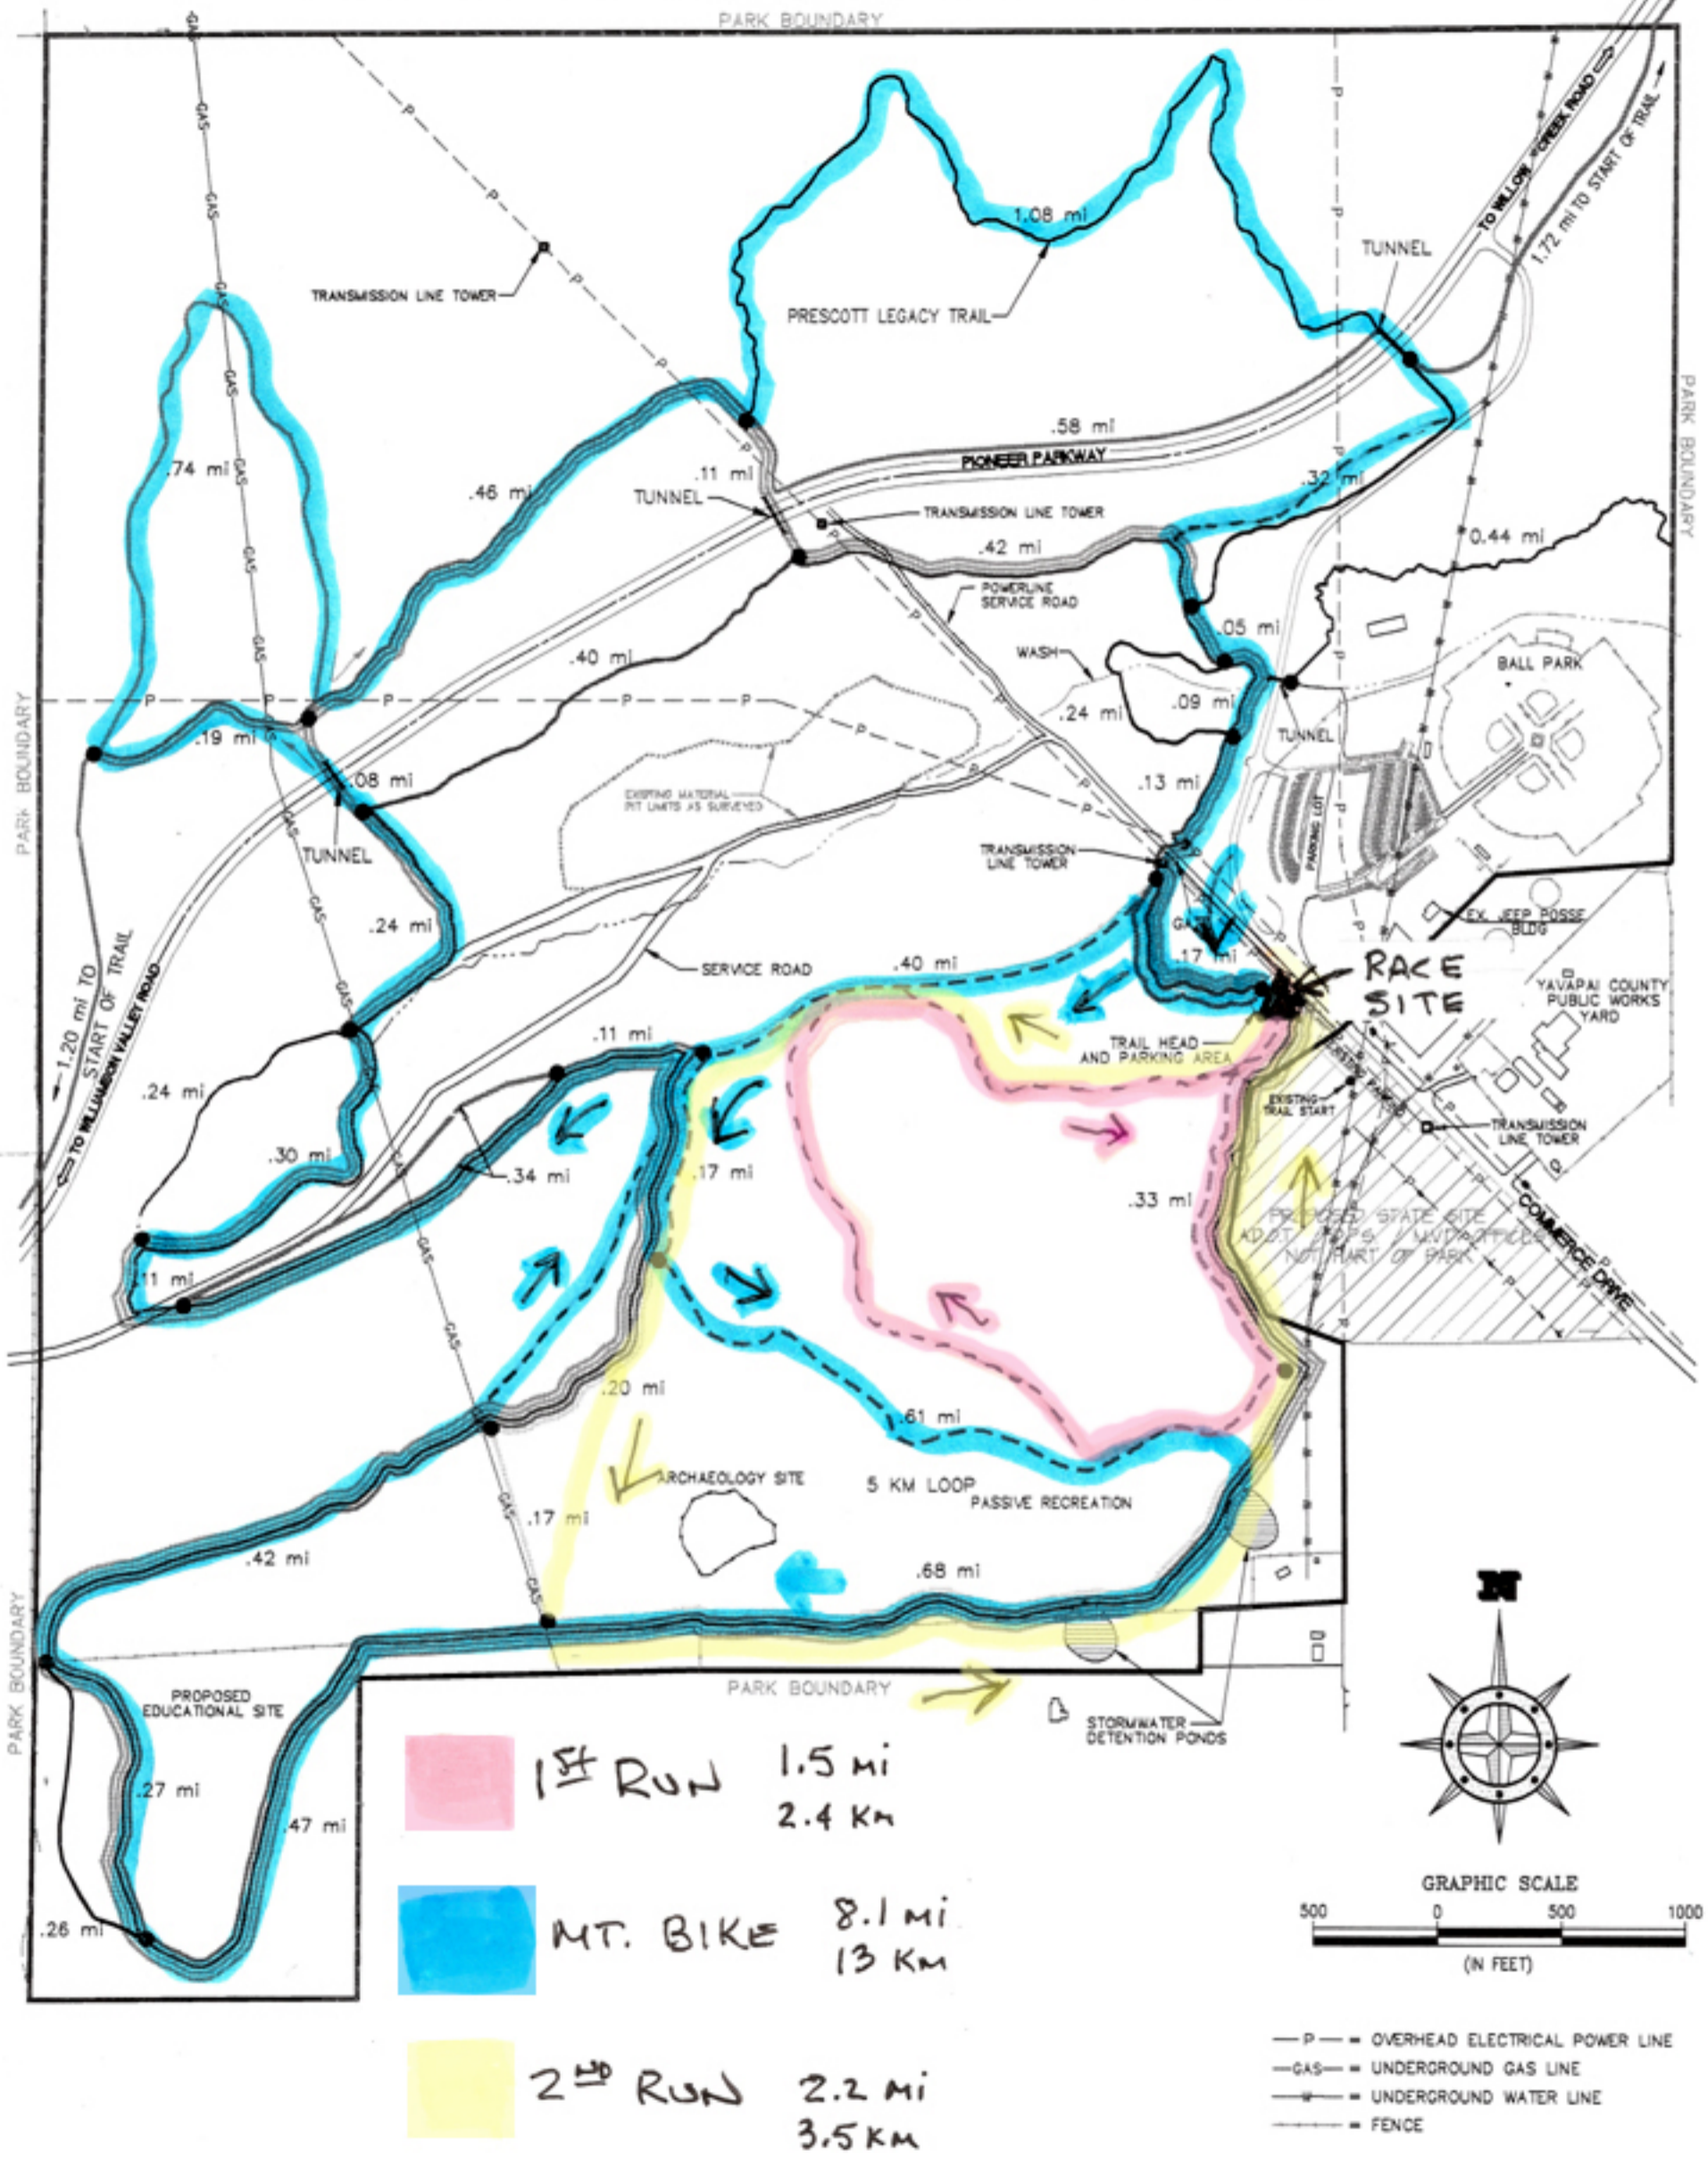

Go! Off Road Duathlon Course

	1 st RUN	1.5 mi 2.4 km
	MT. BIKE	8.1 mi 13 km
	2 nd RUN	2.2 mi 3.5 km